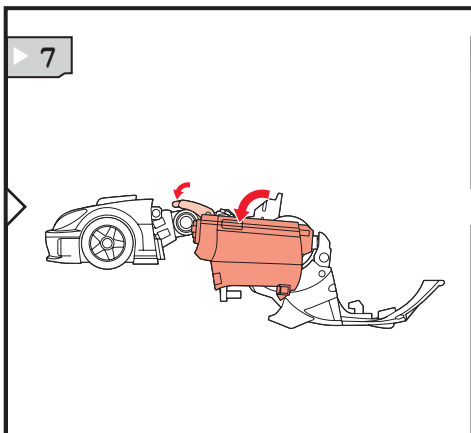

TRANSFORMERS

ROBOTS IN DISGUISE

AUTOBOT®
CLIFFJUMPER®

AGES 5+
82866/81273 ASST.

TRANSFORMERS.COM

NOTE: Some parts are made to detach if excessive force is applied and are designed to be reattached if separation occurs. Adult supervision may be necessary for younger children.

CHANGING TO ROBOT

Reverse order of instructions to convert back into vehicle.

WAVE CRUSHER™ AND TRAILER CONVERT TO JET PACK