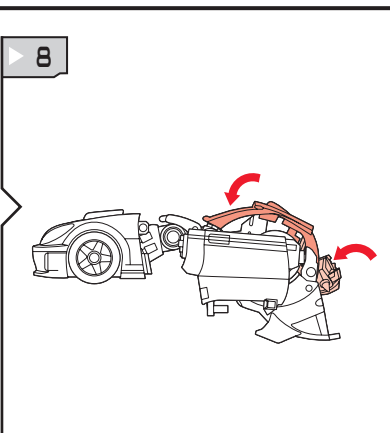

TRANSFORMERS

ROBOTS IN DISGUISE

AUTOBOT®
CLIFFJUMPER®

AGES 5+
82866/81273 ASST.

TRANSFORMERS.COM

NOTE: Some parts are made to detach if excessive force is applied and are designed to be reattached if separation occurs. Adult supervision may be necessary for younger children.

CHANGING TO ROBOT

Reverse order of instructions to convert back into vehicle.

WAVE CRUSHER™ AND TRAILER CONVERT TO JET PACK