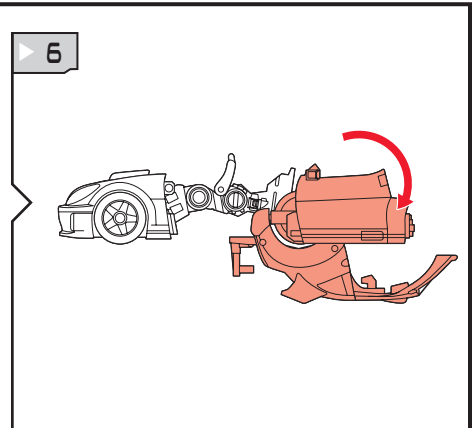

TRANSFORMERS

ROBOTS IN DISGUISE

AUTOBOT®
CLIFFJUMPER®

AGES 5+
82866/81273 ASST.

TRANSFORMERS.COM

NOTE: Some parts are made to detach if excessive force is applied and are designed to be reattached if separation occurs. Adult supervision may be necessary for younger children.

CHANGING TO ROBOT

Reverse order of instructions to convert back into vehicle.

WAVE CRUSHER™ AND TRAILER CONVERT TO JET PACK