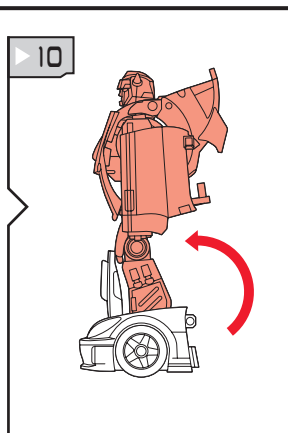

TRANSFORMERS

ROBOTS IN DISGUISE

AUTOBOT®
CLIFFJUMPER®

AGES 5+
82866/81273 ASST.

TRANSFORMERS.COM

NOTE: Some parts are made to detach if excessive force is applied and are designed to be reattached if separation occurs. Adult supervision may be necessary for younger children.

CHANGING TO ROBOT

Reverse order of instructions to convert back into vehicle.

WAVE CRUSHER™ AND TRAILER CONVERT TO JET PACK