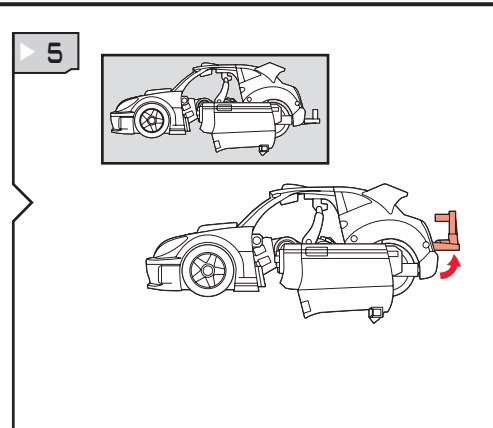

TRANSFORMERS

ROBOTS IN DISGUISE

AUTOBOT®
CLIFFJUMPER®

AGES 5+
82866/81273 ASST.

TRANSFORMERS.COM

NOTE: Some parts are made to detach if excessive force is applied and are designed to be reattached if separation occurs. Adult supervision may be necessary for younger children.

CHANGING TO ROBOT

Reverse order of instructions to convert back into vehicle.

WAVE CRUSHER™ AND TRAILER CONVERT TO JET PACK