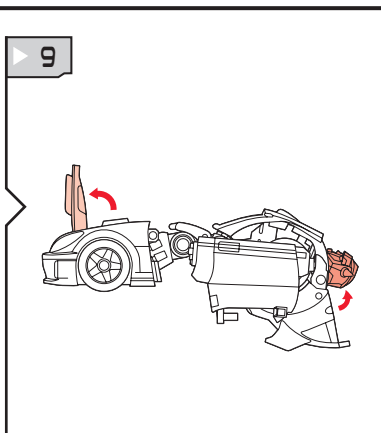

TRANSFORMERS

ROBOTS IN DISGUISE

AUTOBOT®
CLIFFJUMPER®

AGES 5+
82866/81273 ASST.

TRANSFORMERS.COM

NOTE: Some parts are made to detach if excessive force is applied and are designed to be reattached if separation occurs. Adult supervision may be necessary for younger children.

CHANGING TO ROBOT

Reverse order of instructions to convert back into vehicle.

WAVE CRUSHER™ AND TRAILER CONVERT TO JET PACK