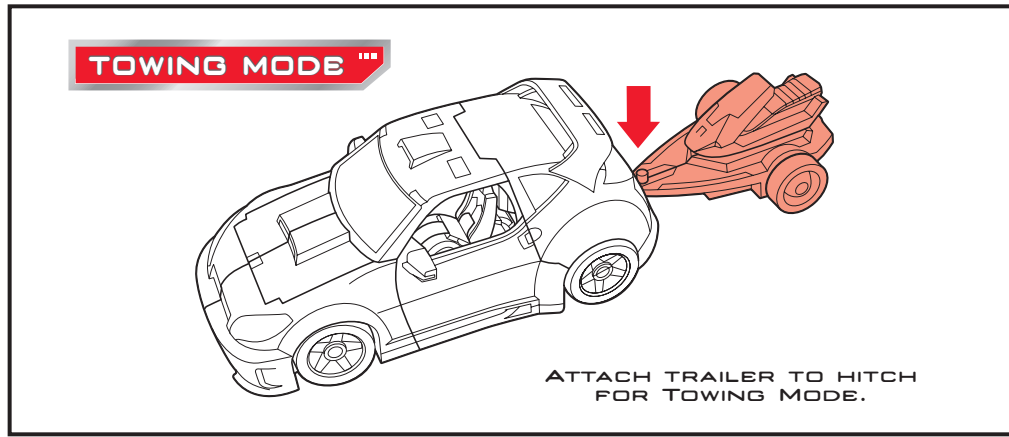

TRANSFORMERS

ROBOTS IN DISGUISE

AUTOBOT®
CLIFFJUMPER®

AGES 5+
82866/81273 ASST.

TRANSFORMERS.COM

NOTE: Some parts are made to detach if excessive force is applied and are designed to be reattached if separation occurs. Adult supervision may be necessary for younger children.

CHANGING TO ROBOT

Reverse order of instructions to convert back into vehicle.

WAVE CRUSHER™ AND TRAILER CONVERT TO JET PACK