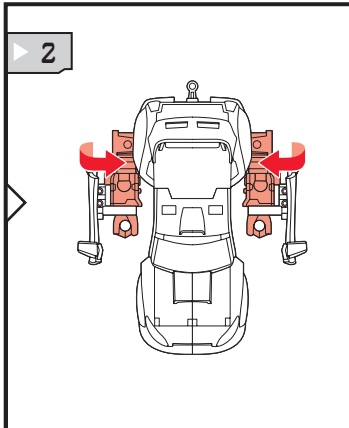

TRANSFORMERS

ROBOTS IN DISGUISE

AUTOBOT®
CLIFFJUMPER®

AGES 5+
82866/81273 ASST.

TRANSFORMERS.COM

NOTE: Some parts are made to detach if excessive force is applied and are designed to be reattached if separation occurs. Adult supervision may be necessary for younger children.

CHANGING TO ROBOT

Reverse order of instructions to convert back into vehicle.

WAVE CRUSHER™ AND TRAILER CONVERT TO JET PACK